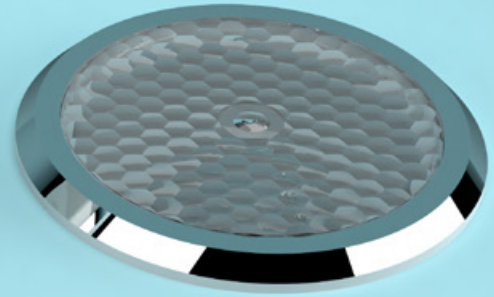

LE0122

LED Light Elements for the Monochrome
Spotlights, application designed for Airbus
A330, A340 and A380

LE0122

Key features

Electrical

- + PWM dimmable
- + protection against over-voltage, ESD and polarity inversion

Mechanical

- + light weight injection-moulded Ultem-housing
- + must be combined with Lamp Covers (LC0128 or LC0129) and with Light Housing (LH0127)
- + fully qualified acc. to RTCA-DO160

Other

- + lens cover facette
- + colour temperatures 4000, 5000, 6000 and 8000 Kelvin
- + MTBF > 70.000 OH

Technical data

Mechanical dimensions

height	46 mm
diameter	61 mm
installation depth	41 mm
weight	0,120 kg

Electrical data

voltage	28 V DC
power consumption	max. 4,2 W